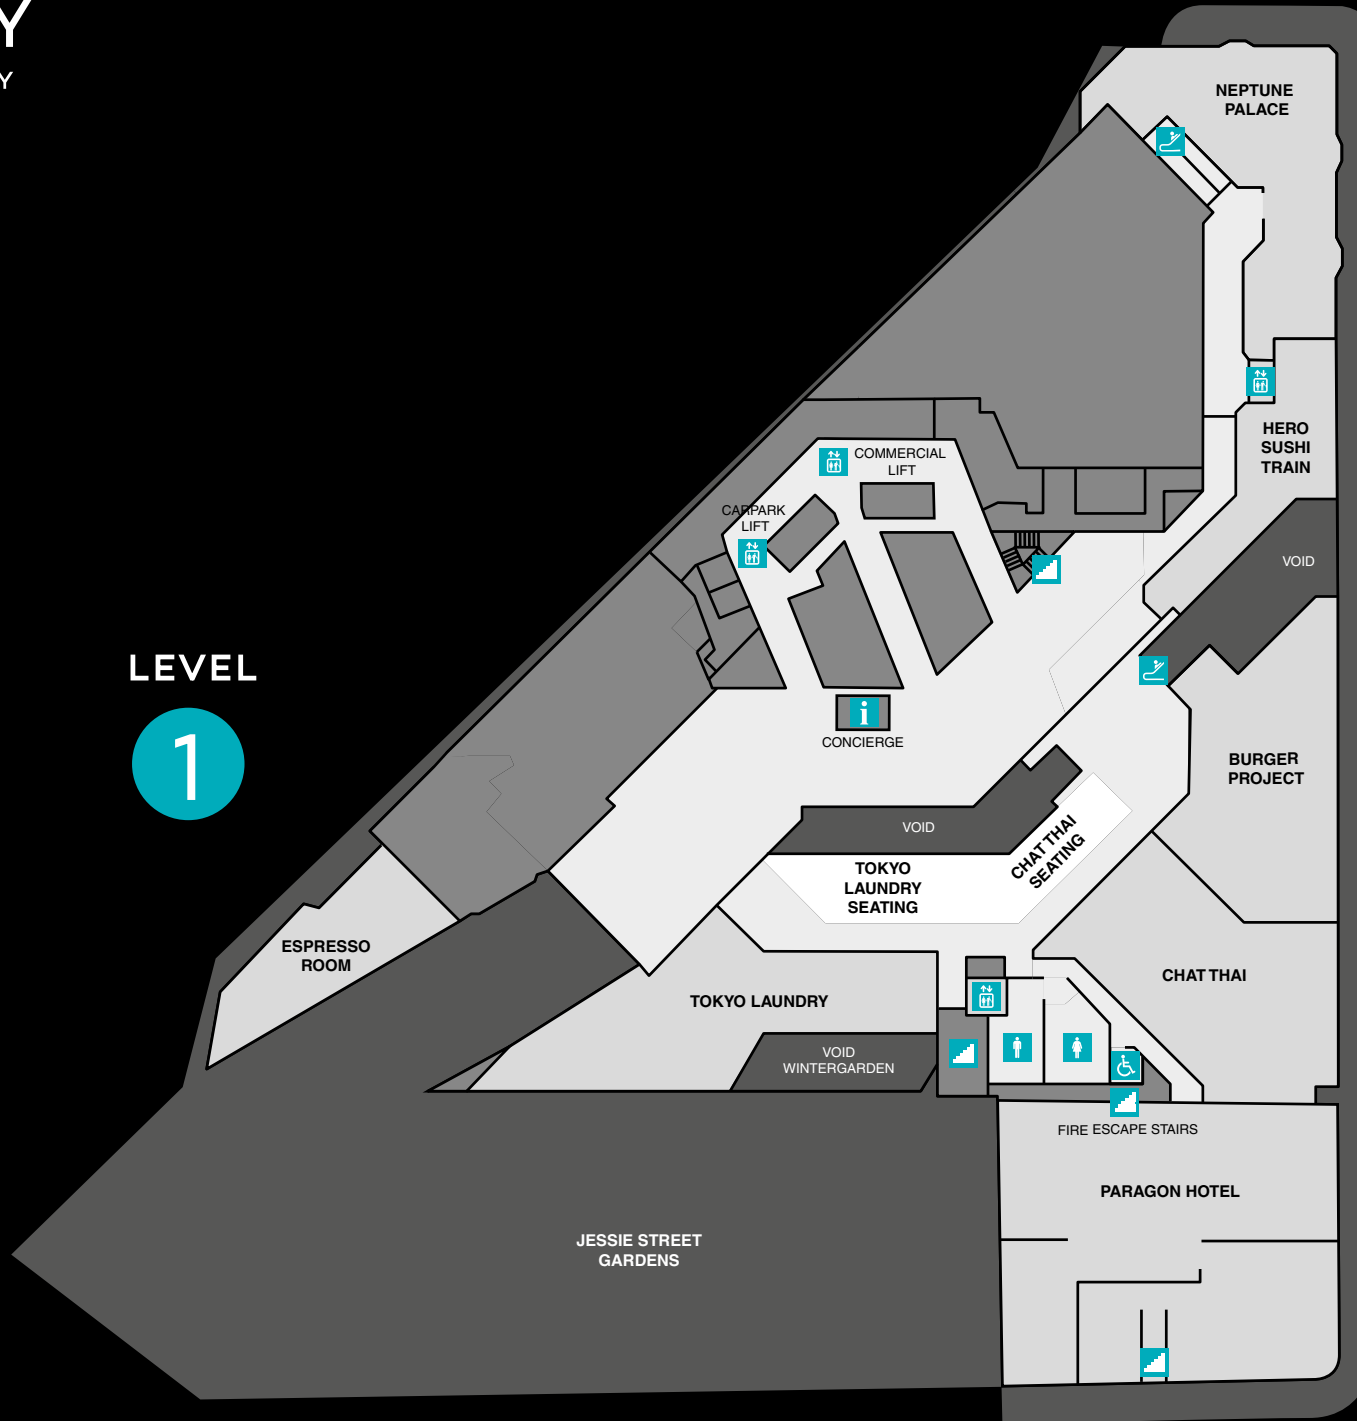

## KEY

Lift	
Escalator	
Stairs	
Male Toilets	
Female Toilets	
Disabled Toilets	
Parents Room	
Shops	
Seating Area	
Void	

# GATEWAY

ALFRED ST, CIRCULAR QUAY

LEVEL

1

## KEY

Concierge	
Lift	
Escalator	
Stairs	
Male Toilets	
Female Toilets	
Disabled Toilets	
Shops	
Seating Area	
Void	

# GATEWAY

ALFRED ST, CIRCULAR QUAY

LEVEL

2